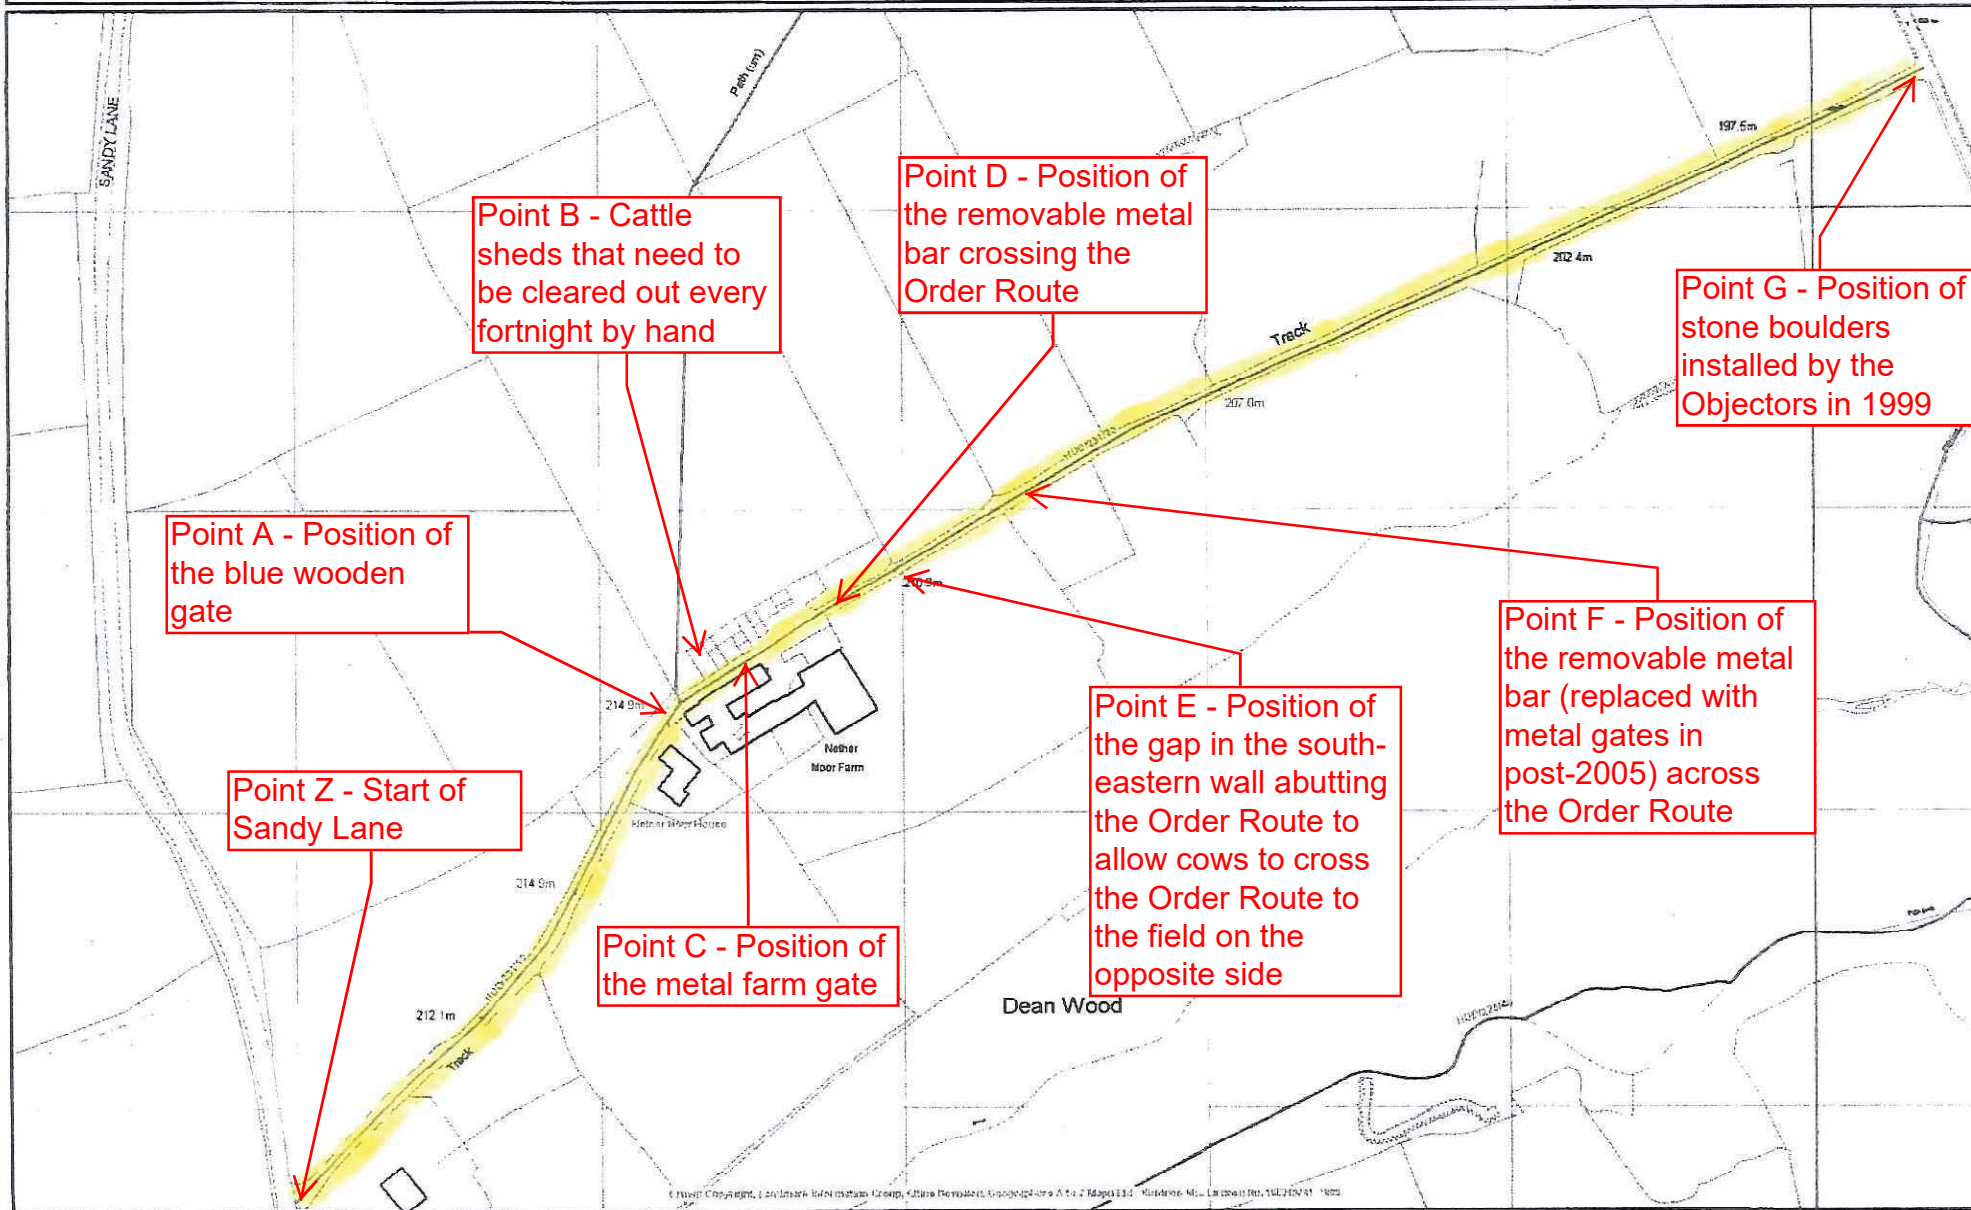

Huddersfield 231

J26

Used with the permission of the Controller of Her Majesty's Stationery Office © Crown Copyright. Unauthorised reproduction infringes Crown copyright and may lead to prosecution of civil proceedings. Kirklees Metropolitan Council, Licence Number 1000192 2009.

Scale 1/2500

Date 24/6/2009

Centre = 411731 E 413366 N