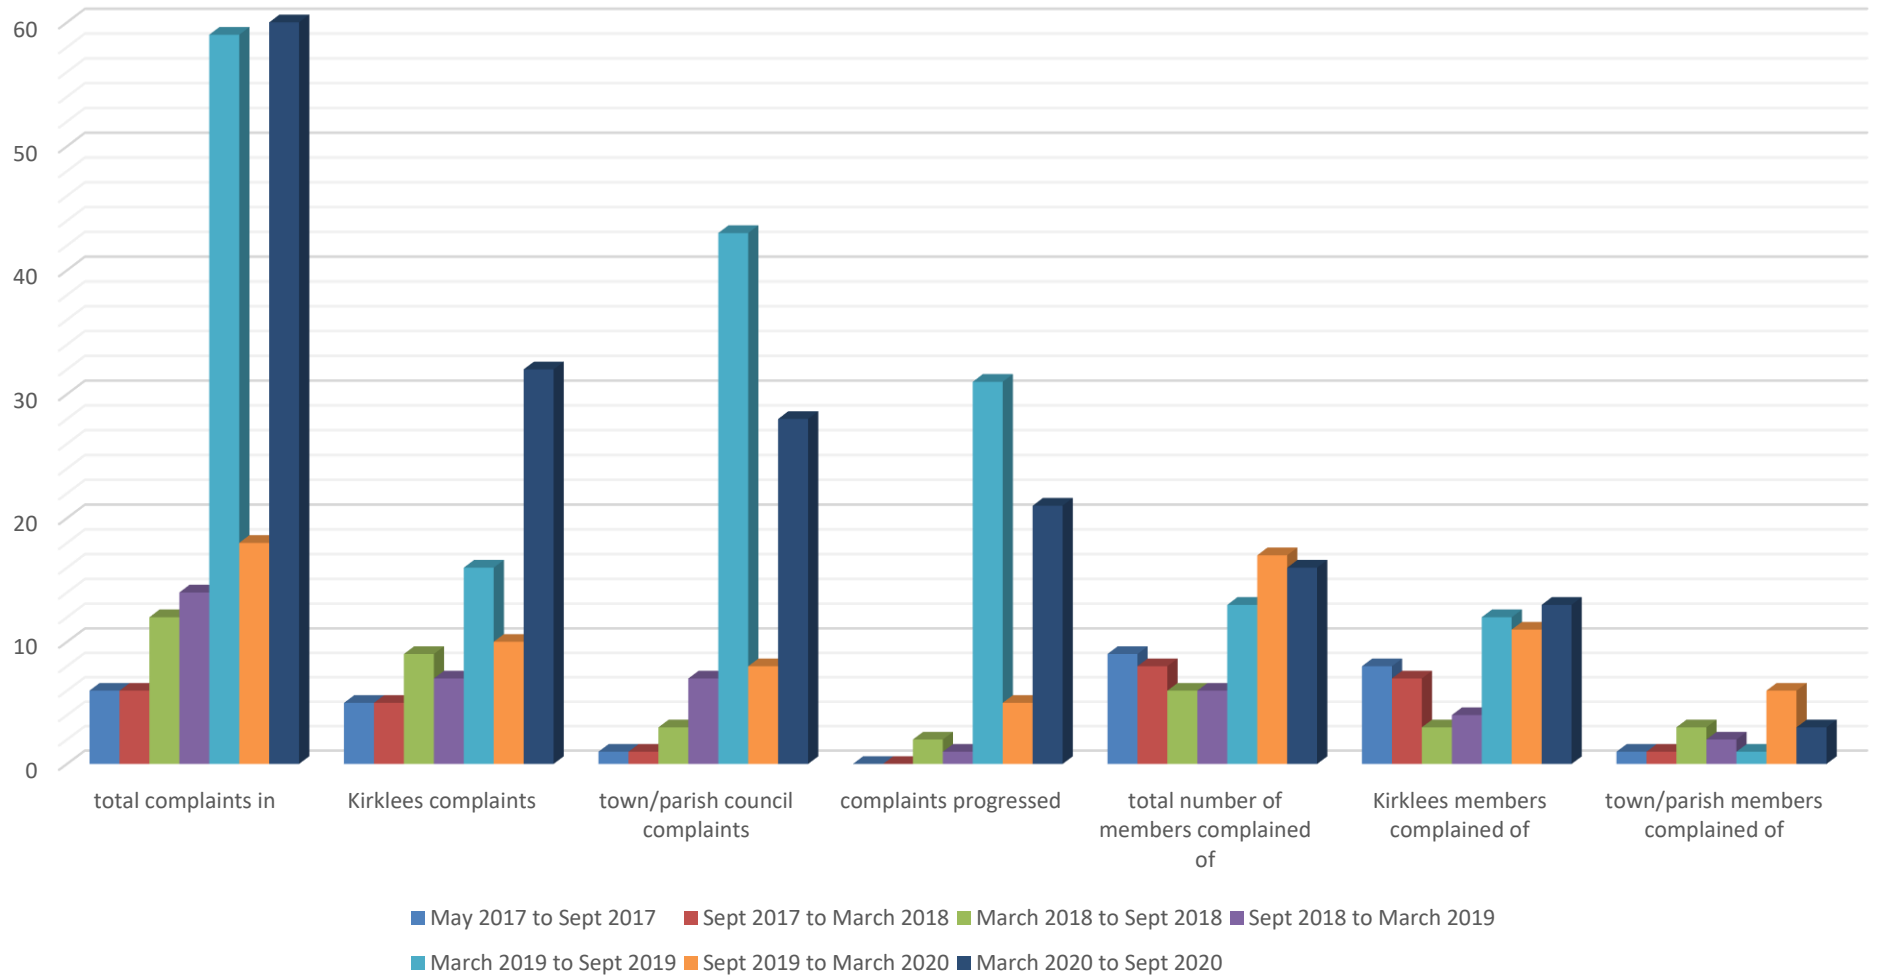

Complaints summary

Total complaints in

Sources of complaints received

Complaints - Kirklees / Town and Parish Councils

Total complaints in trends