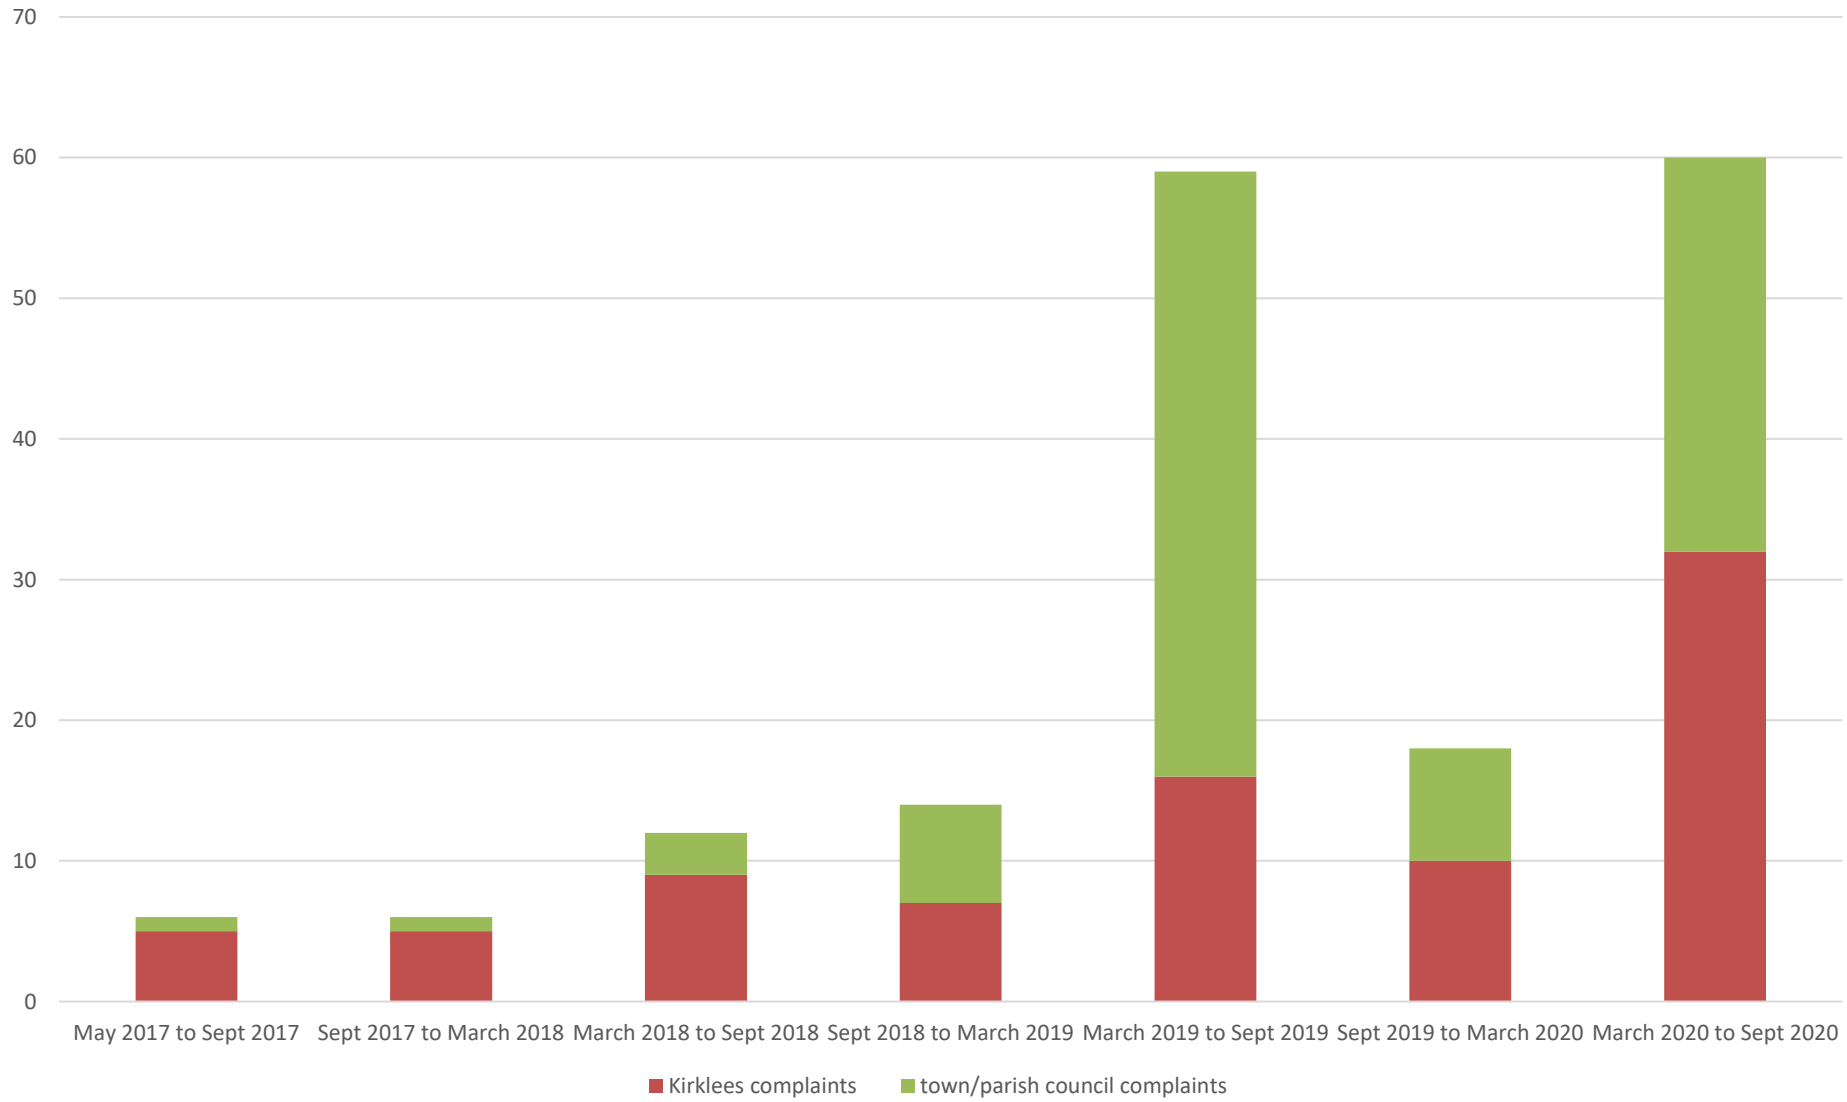

Complaints summary

Total complaints in

Sources of complaints received

Complaints - Kirklees / Town and Parish Councils

Total complaints in trends