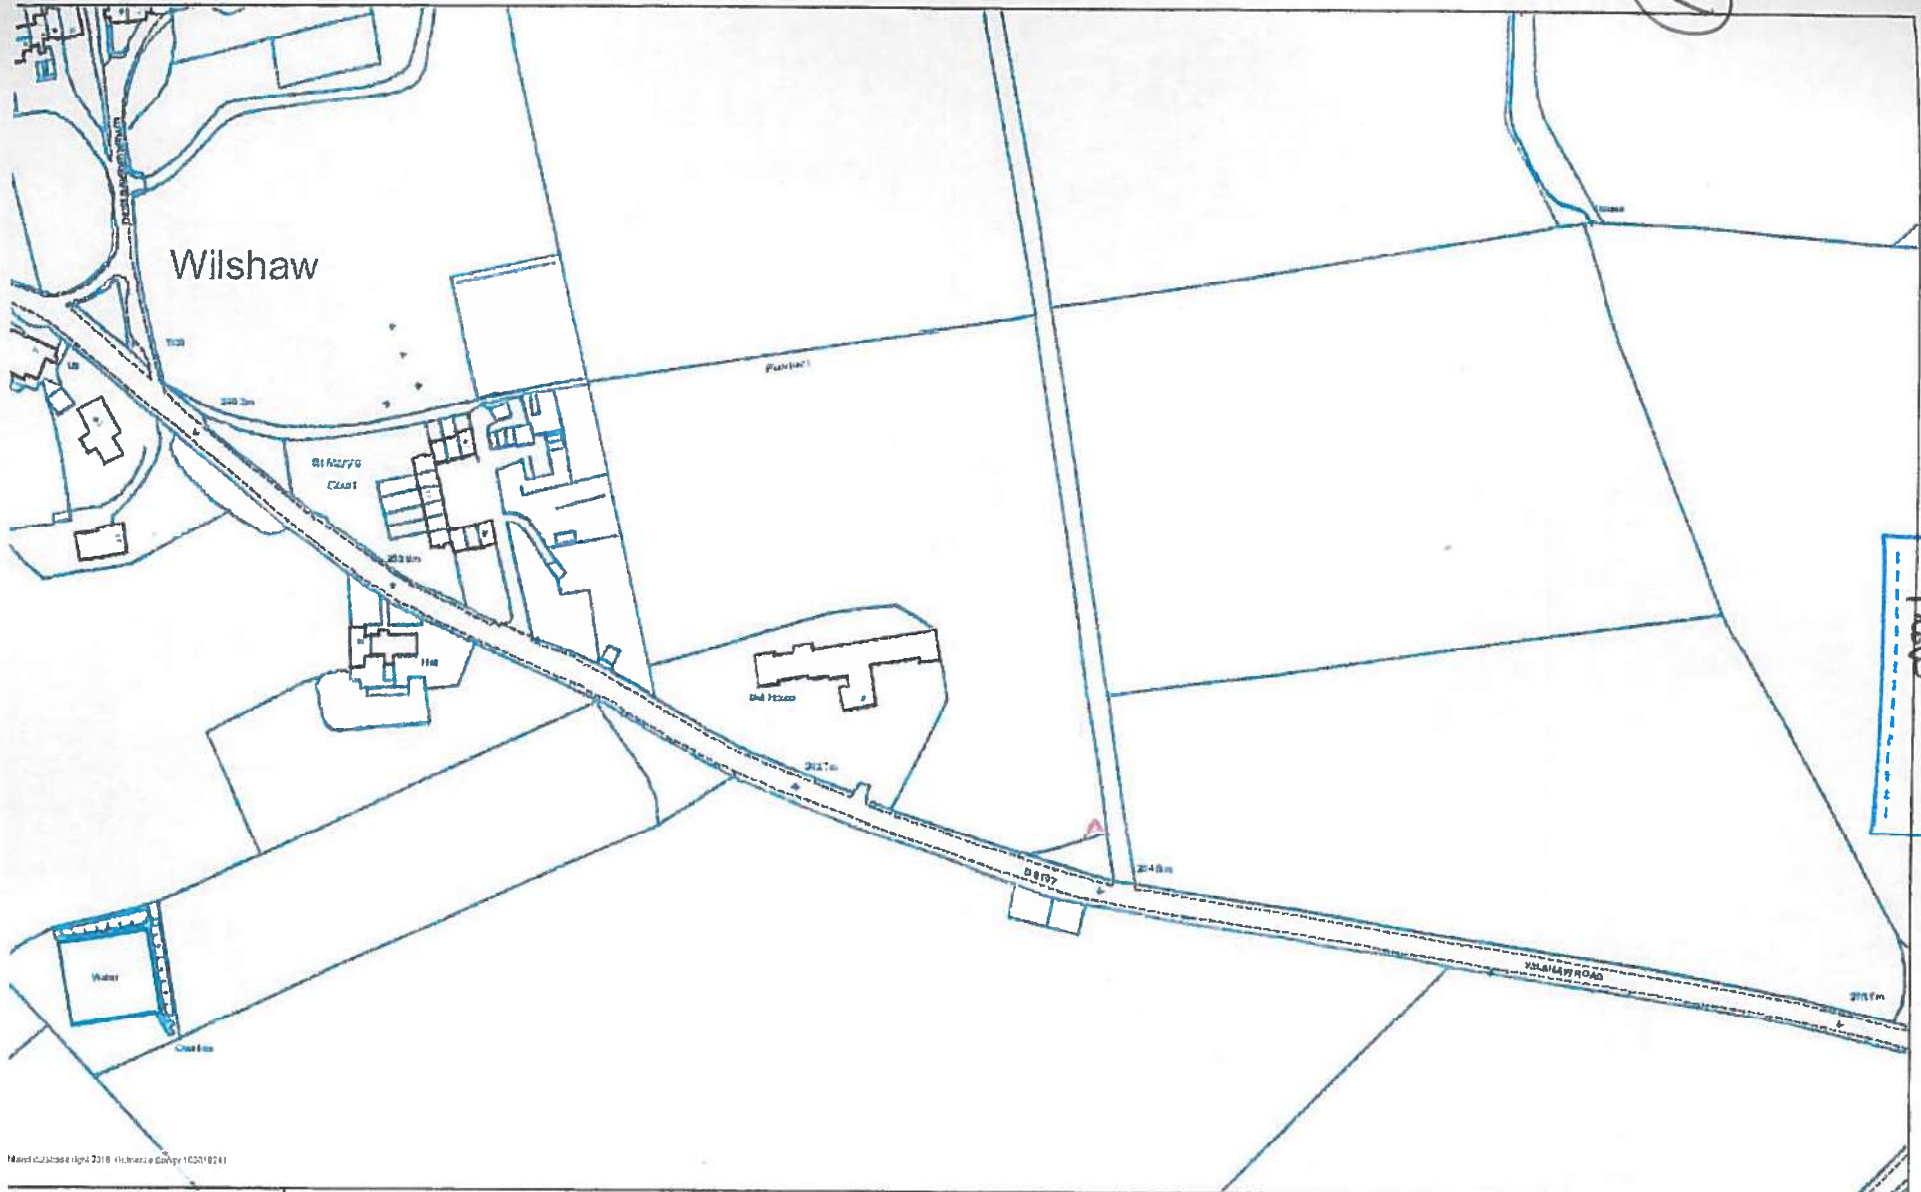

2

RECEIVED
01 MAY 2019
PAV

irklees
JNCL

Wilshaw Road, Meltham

Tel: 01484 221000
E-Mail: maps@irklees.gov.uk

Scale 1: 2320