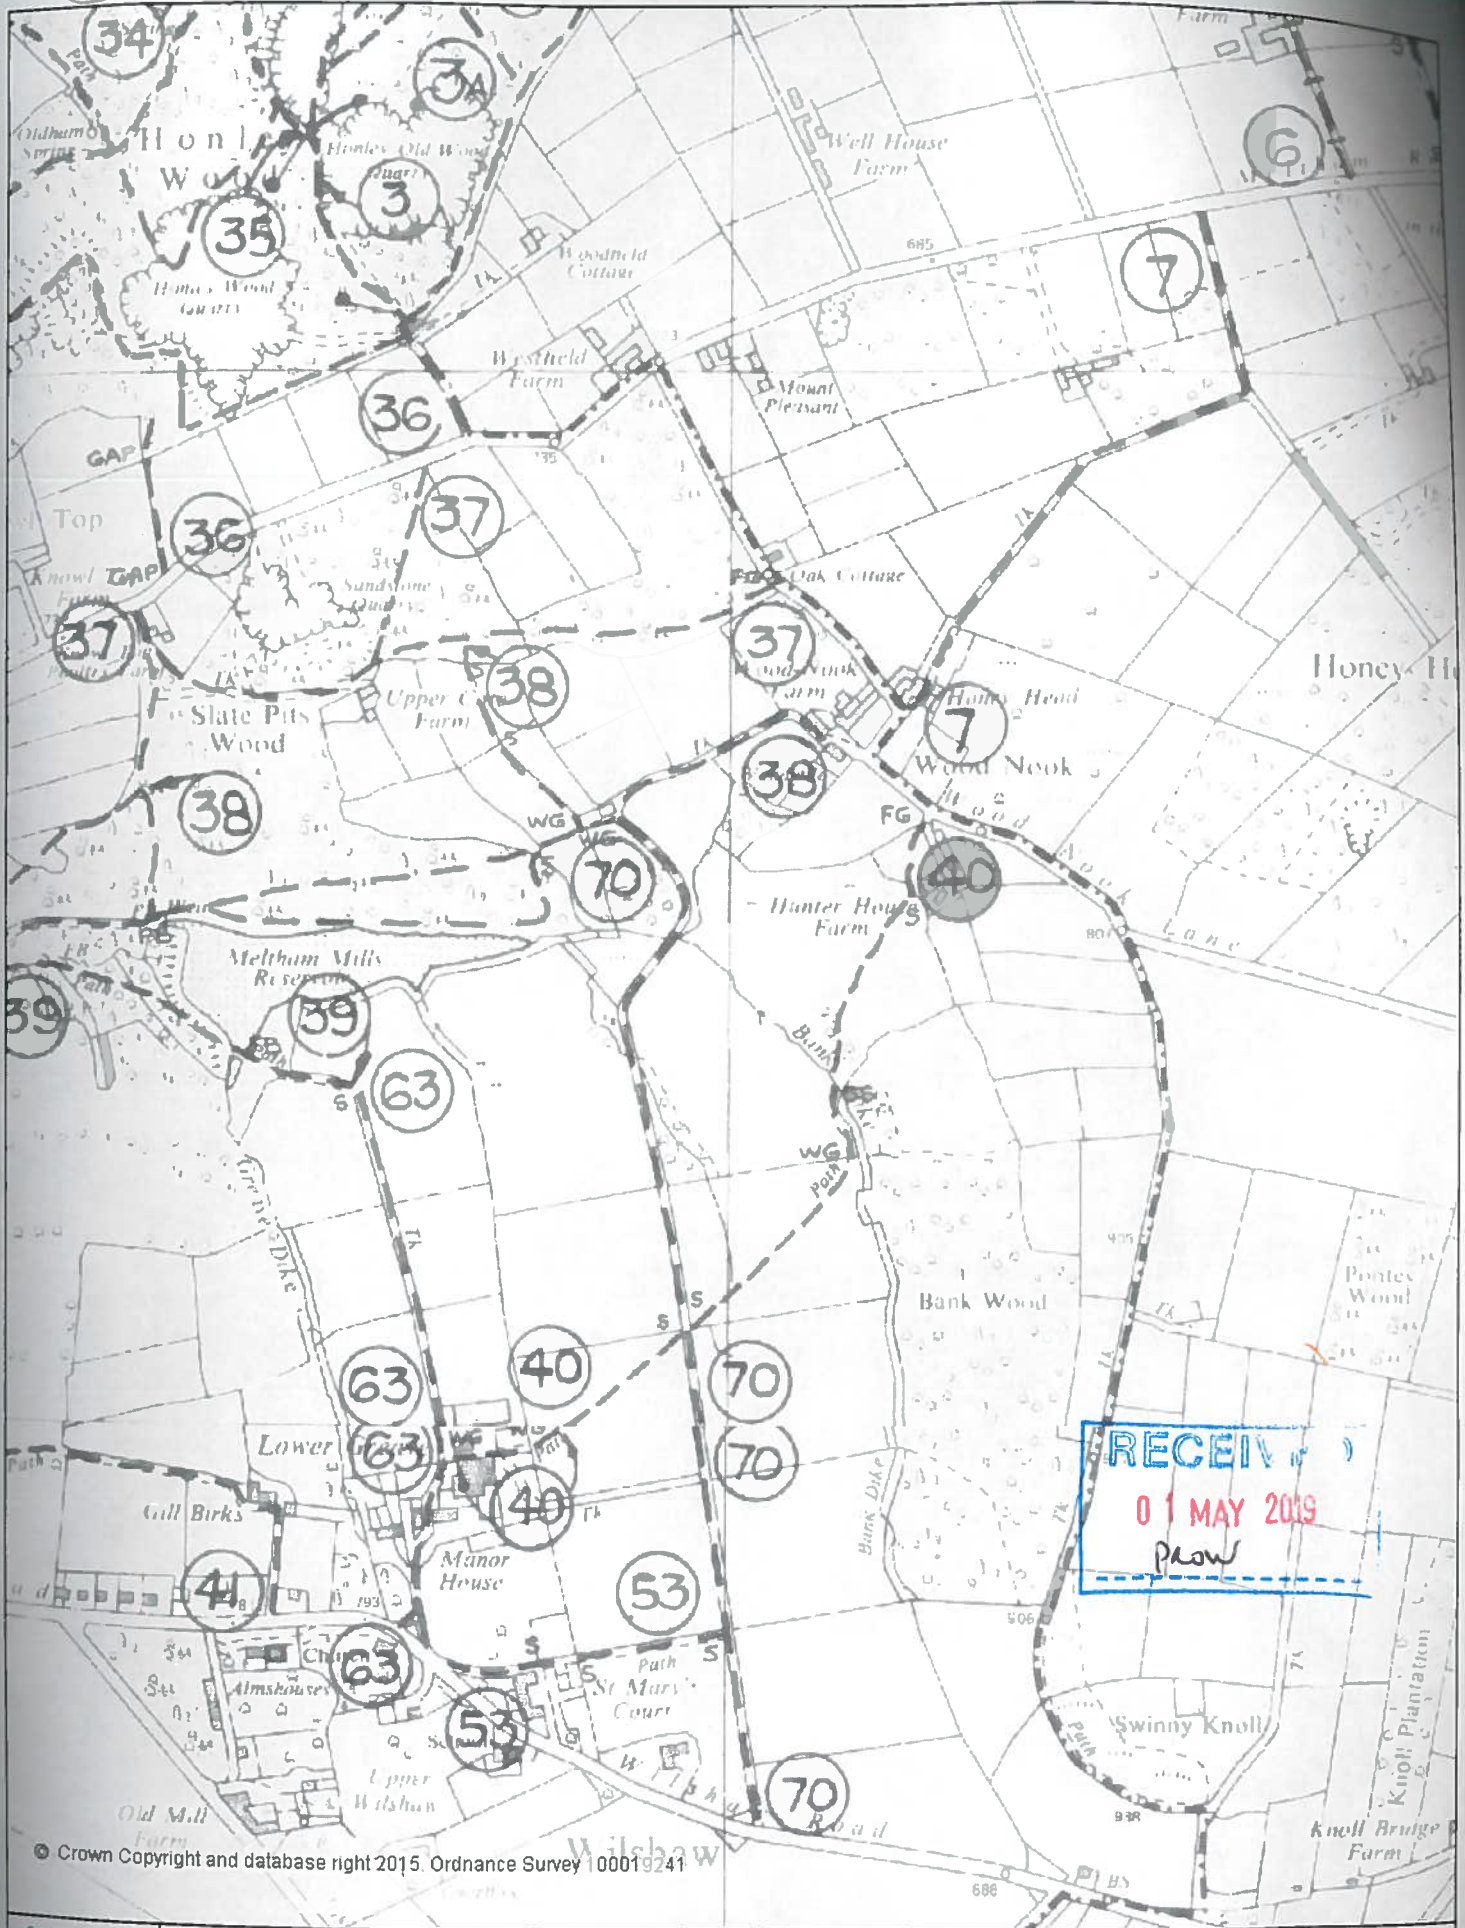

7

RECEIVED  
 01 MAY 2019  
 PLOW

© Crown Copyright and database right 2015. Ordnance Survey 100019241

**Kirklees**  
 COUNCIL  
**Kompass**  
 Citizens Planning Service  
 Tel: 01484 221757  
 (Monday to Friday 9am to 5pm)  
 E-mail: kompass@kirklees.gov.uk

0 m      150 m      300 m

Scale 1: 5000