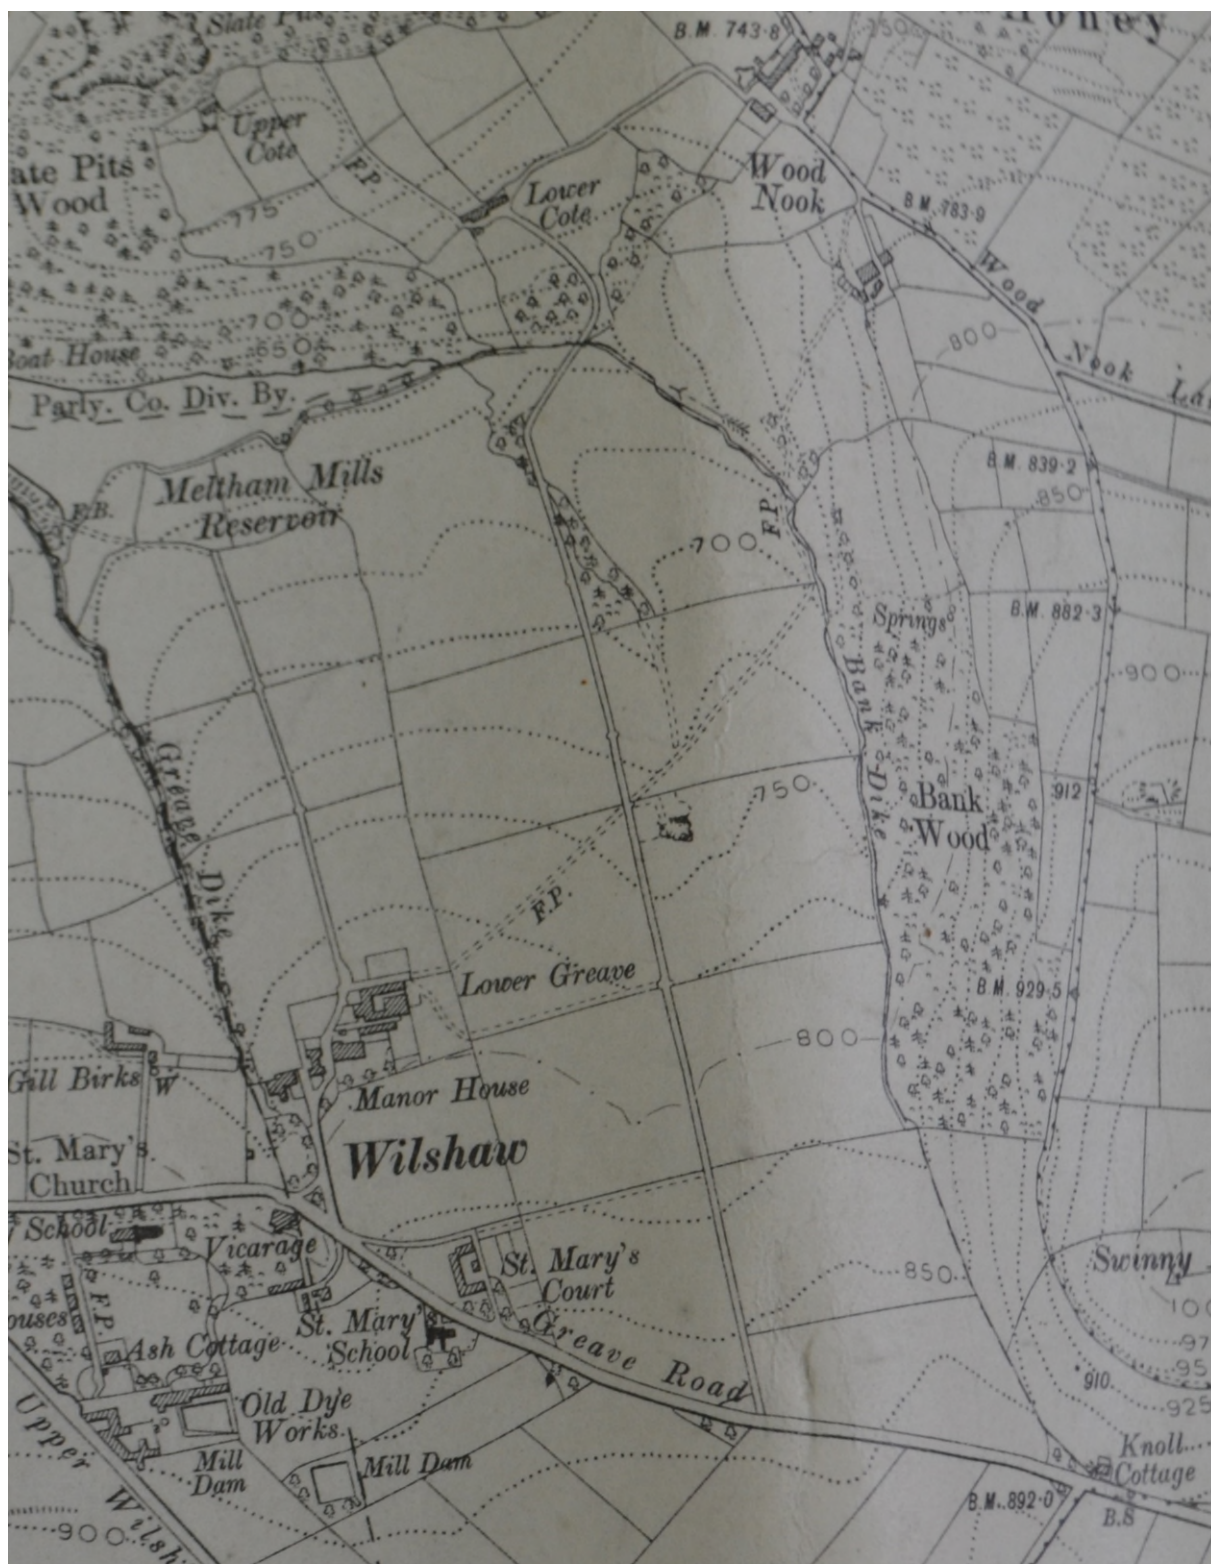

E6c 1:10560 (6 inch). Second edition. Yorkshire [West Riding] Sheet CCLX SW. Revised 1904, published 1908.

Note – the extract above is from a copy of the 1908 6 inch map submitted with the application, which was annotated various information about shooting on Meltham Moor. WYAS ref DD/WBE/PL/29. The annotations are of no relevance to the application.